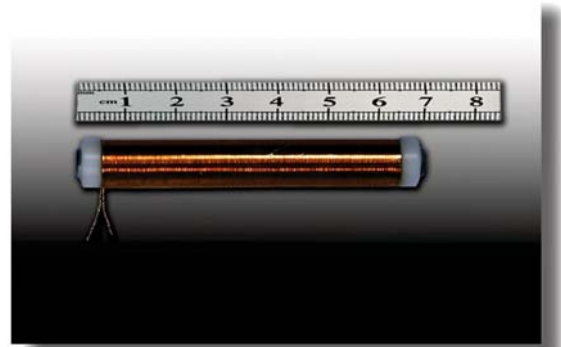

CubeSat Magnetorquer Rod

Magnetorquers offer a method of controlling the attitude of a spacecraft. This can be achieved either directly, by interacting with the local Earth's magnetic field, or in combination with reaction wheels where they allow a method of dumping excess momentum in the wheels without the need for a complex propulsion system.

The use of a magnetic alloy rod produces an amplification effect over an air cored magnetorquer. This allows a system that uses less power, which is critical for CubeSat missions. The rods can enable a mission with increased manoeuvrability and reduced detumble rates.

CubeSat Magnetorquer rods are designed to be operated from a 5 Volt power line and should be operated through an H-bridge to allow bi-directional moments. A pulse width modulator can be used to control precise levels of moments if required by the application.